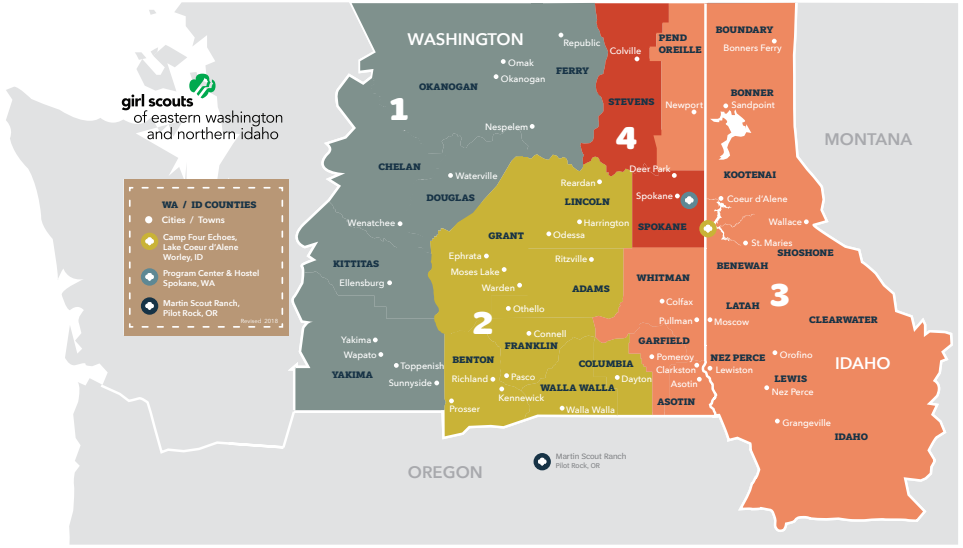

—the—

Girl Scouts of Eastern Washington and Northern Idaho

FIELD GUIDE

A Complete Guide to Everything Happening at Girl Scouts

fall 2018/winter 2019

Welcome Girl Scouts and Volunteer leaders to our Field Guide, a compilation of many of the incredible programming events scheduled for 2018/19 Fall and Winter.

If you're new to Girl Scouts — welcome! We're so glad to have you and to help you on your journey. You've joined a council that serves **29 counties** across Eastern Washington and Northern Idaho, more than **65,000 square miles**! We count over **4,500 members** (girls and adults), all of whom are doing amazing things every day.